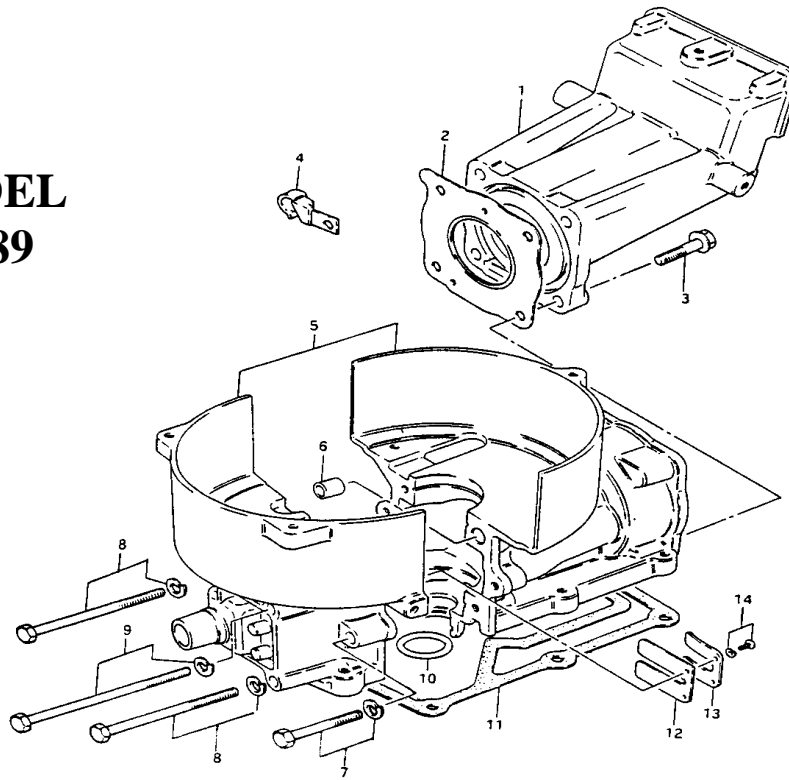

ALL PRICES ARE SUBJECT TO CHANGE WITHOUT PRIOR NOTICE

This Parts Book and all Parts Books are available on the WEB.
Get the latest news & updates: <http://www.ijamusements.com>

**MODEL
86-89**

Ref#	Part#	Qty.	Description	Price
01	91111101-98421-OED	1	Head, Cylinder	\$ 36.50
02	91114101-98411	1	Gasket, Cylinder Head	\$ 7.76
03A	90910301-06152	4	Bolt, Recoil Starter 6 x 30	\$ 1.22
03B	90910302-06157	4	Bolt, Recoil Starter 6 x 28	\$ 1.31
04A	90940301-10312	1	Clamp (Model: 86)	\$ 1.38
04B	90940304-10312	1	Clamp (Model: 87-89)	\$ 1.31
05	91130103-98404-OED	1	Cylinder/Crankcase Assembly	\$ 176.00
06	90421101-09109	2	Pin, Dowel	\$.74
07	90155006-06357	2	Bolt, 6 x 35	\$ 1.30
08	90155003-06657	2	Bolt	\$ 1.90
09	90155004-06707	2	Bolt	\$ 1.83
10	90928001-20002	1	O-Ring	\$.95
11	95211301-98411	1	Gasket, Drive Shaft Housing	\$ 10.12
12	91315301-19012	1	Valve, Reed	\$ 4.19
13	91315201-19010	1	Stopper, Reed Valve	\$ 4.08
14	90211201-33088	2	Screw	\$.63