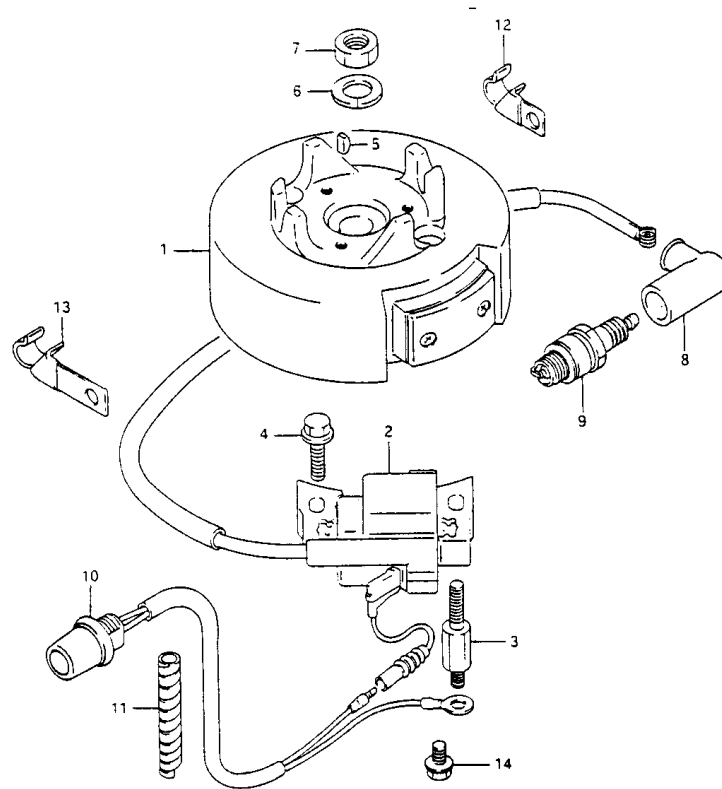

ALL PRICES ARE SUBJECT TO CHANGE WITHOUT PRIOR NOTICE

**This Parts Book and all Parts Books are available on the WEB.
Get the latest news & updates: <http://www.jjamusements.com>**

MODEL 86-89

Ref#	Part#	Qty.	Description	Price
01	93210101-98436	1	Stator Assembly	\$ 134.20
02	93214001-98431	1	Coil, Ignition	\$ 62.02
03	90832105-21057	2	Washer, Coil Lock	\$.58
04	90211204-05257	2	Screw	\$.63
05	93224001-98034	1	Point Assembly, Contact	\$ 15.80
06	90832202-01047	1	Washer/Points	\$.43
07	90832107-21043	1	Washer, Lock	\$.58
08	90211203-04107	1	Screw	\$.33
09	93234101-98430	1	Condensor	\$ 11.52
10	90211206-04107	1	Screw	\$.33
11	90832107-21043	1	Washer, Lock	\$.58
12	93210201-98431	1	Flywheel	\$ 110.81
13	90211210-05112	2	Screw	\$.95
14	90832206-21052	2	Washer	\$.53
15	00327	1	Spark Plug NGK	\$ 2.77
16	90834101-31039	1	Key, Woodruff	\$.95
17	90832109-21128	1	Washer, Lock	\$.53
18	90831002-22122	1	Nut	\$.79
19	93780002-98415	1	Switch, Assembly (86-89)	\$ 16.97
20	93351001-95520	1	Cap, Spark Plug	\$ 12.12
21	90940401-06203	1	Clamp, Magneto Lead Wire	\$.65

ALL PRICES ARE SUBJECT TO CHANGE WITHOUT PRIOR NOTICE

**MODEL
87-95**

Ref#	Part#	Qty.	Description	Price
01	93210202-98441	1	Flywheel	\$ 101.87
02	93341001-98440	1	Coil, Ignition	\$ 65.11
03	90910803-06110	1	Bolt	\$ 4.42
04	90155001-06657	1	Bolt	\$ 1.80
05	90834101-31039	1	Key, Woodruff	\$.95
06	90832109-21128	1	Washer, Lock	\$.53
07	90831002-22122	1	Nut	\$.79
08	93351001-95520	1	Cap, Spark Plug	\$ 12.12
09	00327	1	Spark Plug NGK B4H	\$ 2.77
10	93780004-98423	1	Switch Assembly, Stop	\$ 18.40
11	93486301-94500	1	Tube	\$ 2.12
12	90940302-12308	1	Clamp, High Tension Cord	\$ 1.53
13	90940304-10312	1	Clamp, High Tension Cord	\$ 1.31
14	90155005-06107	1	Bolt	\$.91