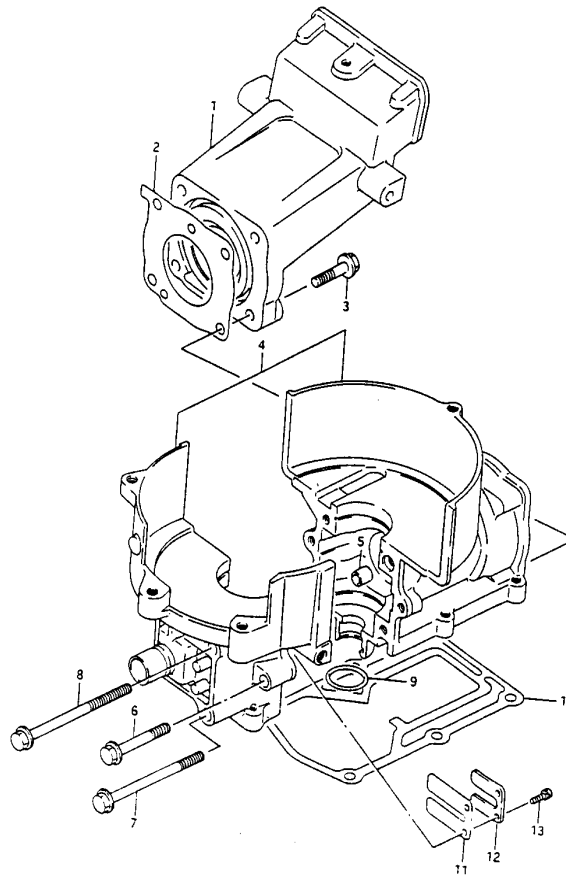

**MODEL
90-98**

Ref#	Part#	Qty.	Description	Price
01	91111101-98421-OED	1	Head, Cylinder (Model 90-98)	$ 36.50
02	91114101-98411	1	Gasket, Cylinder Head	$ 7.76
03	90910302-06157	4	Bolt, 6 x 28	$ 1.31
04	91130102-98412-OED	1	Cylinder/Crankcase Assembly (Model 93)	$ 174.70
05	90421101-09109	2	Pin, Dowel	$ .74
06	90155006-06357	2	Bolt, 6 x 35	$ 1.30
07	90155003-06657	2	Bolt	$ 1.90
08	90155004-06707	4	Bolt	$ 1.83
09	90928001-20002	1	O-Ring	$ .95
10	95211301-98411	1	Gasket, Driveshaft Housing	$ 10.12
11	91315301-19012	1	Valve, Reed	$ 4.19
12	91315201-19010	1	Stopper, Reed Valve	$ 4.08
13	90211201-33088	2	Screw	$ .63

ALL PRICES ARE SUBJECT TO CHANGE WITHOUT PRIOR NOTICE

This Parts Book and all Parts Books are available on the WEB.
Get the latest news & updates: <http://www.jjamusements.com>