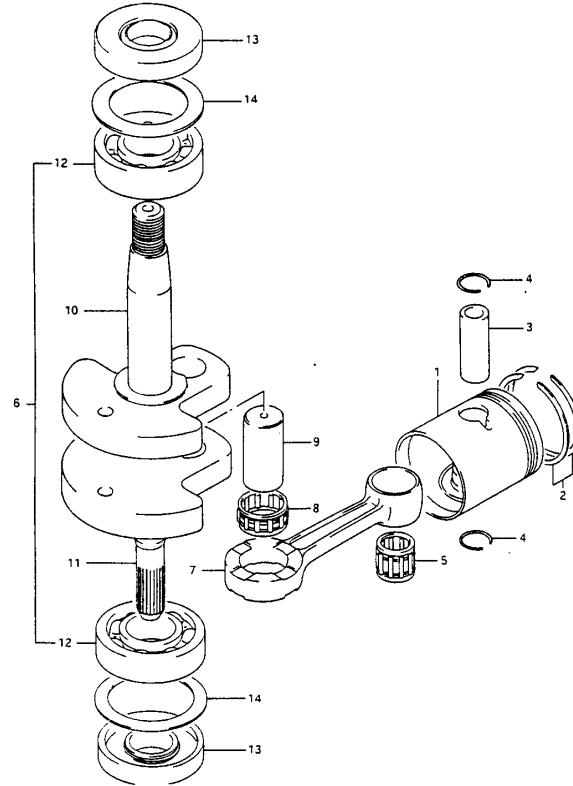

**MODEL
90-98**

Ref#	Part#	Qty.	Description	Price
01	91111101-98421-OED	1	Head, Cylinder (Model 90-98)	\$ 36.50
02	91114101-98411	1	Gasket, Cylinder Head	\$ 7.76
03	90910302-06157	4	Bolt, 6 x 28	\$ 1.31
04	91130102-98412-OED	1	Cylinder/Crankcase Assembly (Model 93)	\$ 174.70
05	90421101-09109	2	Pin, Dowel	\$.74
06	90155006-06357	2	Bolt, 6 x 35	\$ 1.30
07	90155003-06657	2	Bolt	\$ 1.90
08	90155004-06707	4	Bolt	\$ 1.83
09	90928001-20002	1	O-Ring	\$.95
10	95211301-98411	1	Gasket, Driveshaft Housing	\$ 10.12
11	91315301-19012	1	Valve, Reed	\$ 4.19
12	91315201-19010	1	Stopper, Reed Valve	\$ 4.08
13	90211201-33088	2	Screw	\$.63

ALL PRICES ARE SUBJECT TO CHANGE WITHOUT PRIOR NOTICE

This Parts Book and all Parts Books are available on the WEB.
Get the latest news & updates: <http://www.jjamusements.com>

Ref#	Part#	Qty.	Description	Price
01A	91211001-98402	1	Piston, Standard	\$ 24.10
01B	91211002-98402-025	1	Piston, (.25 Over)	\$ 39.00
01C	91211003-98402-050	1	Piston, (.50 Over)	\$ 39.00
02A	91214001-98400	1	Ring Set, Piston	\$ 14.81
02B	91214002-98401-025	1	Ring Set, Piston (.25 Over)	\$ 15.69
02C	91214003-98401-050	1	Ring Set, Piston (.50 Over)	\$ 15.69
03	91215101-04700	1	Pin, Piston	\$ 4.46
04	90938101-12001	2	Circle Clip	\$.68
05	90926301-12020	1	Bearing, 12 x 16 x 15	\$ 6.29
06	91220001-98404	1	Crankshaft Assembly	\$ 117.34
07	91216101-98400	1	Rod, Connecting	\$ 27.00
08	90926302-15014	1	Bearing, 15 x 21 x 9	\$ 8.02
09	91221101-47A00	1	Pin, Crank Shaft	\$ 8.86
10*	91222101-98403	1	Crankcase, Upper Shaft	\$ 36.72
11*	91223101-98403	1	Crankcase, Lower Shaft	\$ 39.95
12	90926201-17023	2	Bearing	\$ 11.70
13	90928301-17002	2	Oil Seal, 17 x 40 x 7	\$ 3.00
14	90821102-32441	2	Washer, Thrust	\$ 1.74