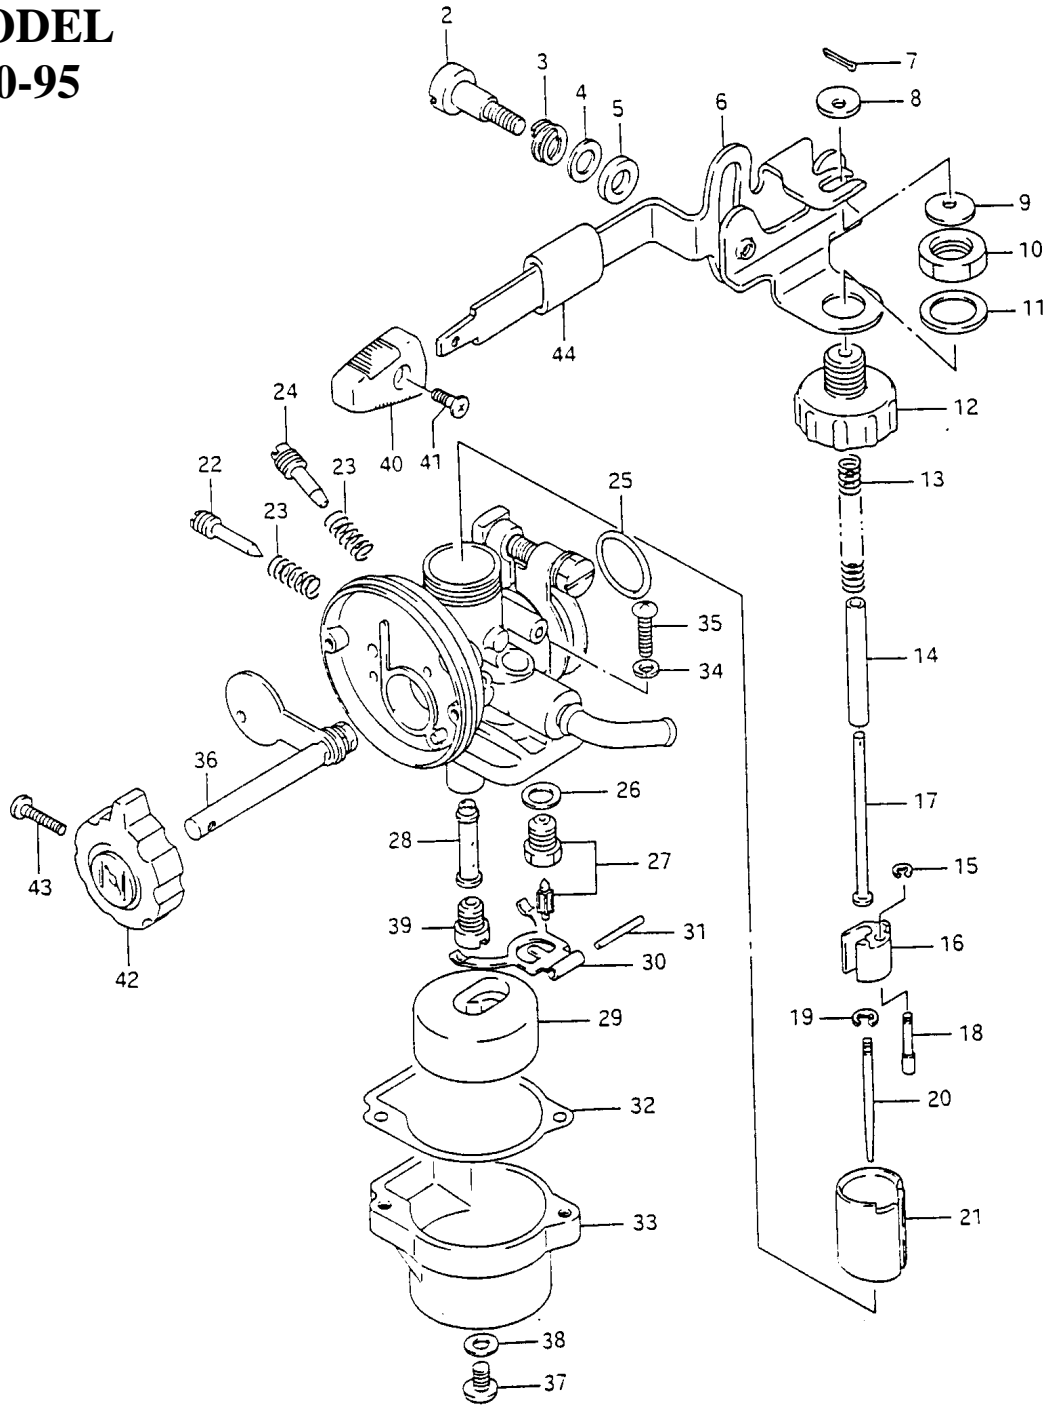

**MODEL
90-95**

ALL PRICES ARE SUBJECT TO CHANGE WITHOUT PRIOR NOTICE

E-MAIL: parts@jjamusements.com WEB: <http://www.jjamusements.com>
TOLL FREE PHONE ORDERING: 1-800-854-3140
INTERNATIONAL PHONE ORDERING: 1-503-304-8899

Ref#	Part#	Qty.	Description	Price
01	91320002-984F0	1	Carburetor Assembly	$ 66.77
02	91343301-98410	1	Screw	$ 2.82
03	91342601-98410	1	Washer, Spring	$ 3.26
04	91361501-98412	1	Washer	$ 2.22
05	91343201-33110	1	Washer, Throttle Spring	$ 2.16
06	91356402-98420	1	Lever, Throttle	$ 11.45
07	90411101-12108	1	Pin, Cotter	$ .67
08	91355701-98410	1	Plate	$ 2.52
09	91355702-98420	1	Plate	$ 2.90
10	91356701-98412	1	Nut	$ 3.34
11	91358901-98411	1	Washer	$ 1.27
12	91326501-98411	1	Top, Carburetor	$ 10.41
13	91357301-98411	1	Spring, Throttle Valve	$ 2.10
14	91355201-98411	1	Pipe	$ 2.60
15	91353301-98410	1	E-Ring	$ 2.10
16	91354501-98410	1	Seat, Spring	$ 5.78
17	91355202-98410	1	Rod, Throttle	$ 2.60
18	91356301-98410	1	Pin, Seat	$ 3.38
19	91339401-40D00	1	Clip, Needle	$ 2.35
20	91338301-98410	1	Needle, Jet	$ 5.06
21	91355102-98430	1	Valve, Throttle	$ 18.76
22	91326701-01010	1	Screw, Stop	$ 3.78
23	91326801-01010	1	Spring	$ 2.57
24	91326901-01010	1	Screw, Air	$ 6.93
25	91329501-98410	1	O-Ring	$ 1.68
26	91339201-01010	1	Gasket, Valve Seat	$ .95
27	91337001-23010	1	Valve Assembly, Needle	$ 29.88
28	90949401-00179	1	Nozzle, Needle	$ 8.26
29	91325202-98430	1	Float	$ 9.38
30	91325301-98410	1	Arm, Float	$ 3.46
31	91325401-98410	1	Pin, Float	$ 1.31
32	91325102-98420	1	Gasket, Float Chamber	$ 4.00
33	91324501-98430	1	Float Chamber	$ 29.01
34	90832110-21042	2	Washer, Lock	$ .58
35	90211213-04163	2	Screw	$ .53
36	91358601-98410	1	Shaft, Choke	$ 10.12
37	90211209-05062	1	Screw	$ .80
38	91352301-46110	1	Gasket	$ 1.53
39A	90949101-95004	1	Jet, Main (#95)	$ 5.17
39B	90949103-85005	1	Jet, Main (#85)	$ 4.18
39C	90949401-00179	1	Jet, Main (#100)	$ 8.26
40	98885102-64001	1	Knob, Throttle Link	$ 2.65
41	90212202-03067	1	Screw	$ .63
42	91363101-98410	1	Knob, Choke	$ 3.42
43	90211212-03107	1	Screw	$ .53
44	90935202-70113-30	1	Protector, Throttle Lever	$ .53

ALL PRICES ARE SUBJECT TO CHANGE WITHOUT PRIOR NOTICE

This Parts Book and all Parts Books are available on the WEB.
Get the latest news & updates: <http://www.jjamusements.com>