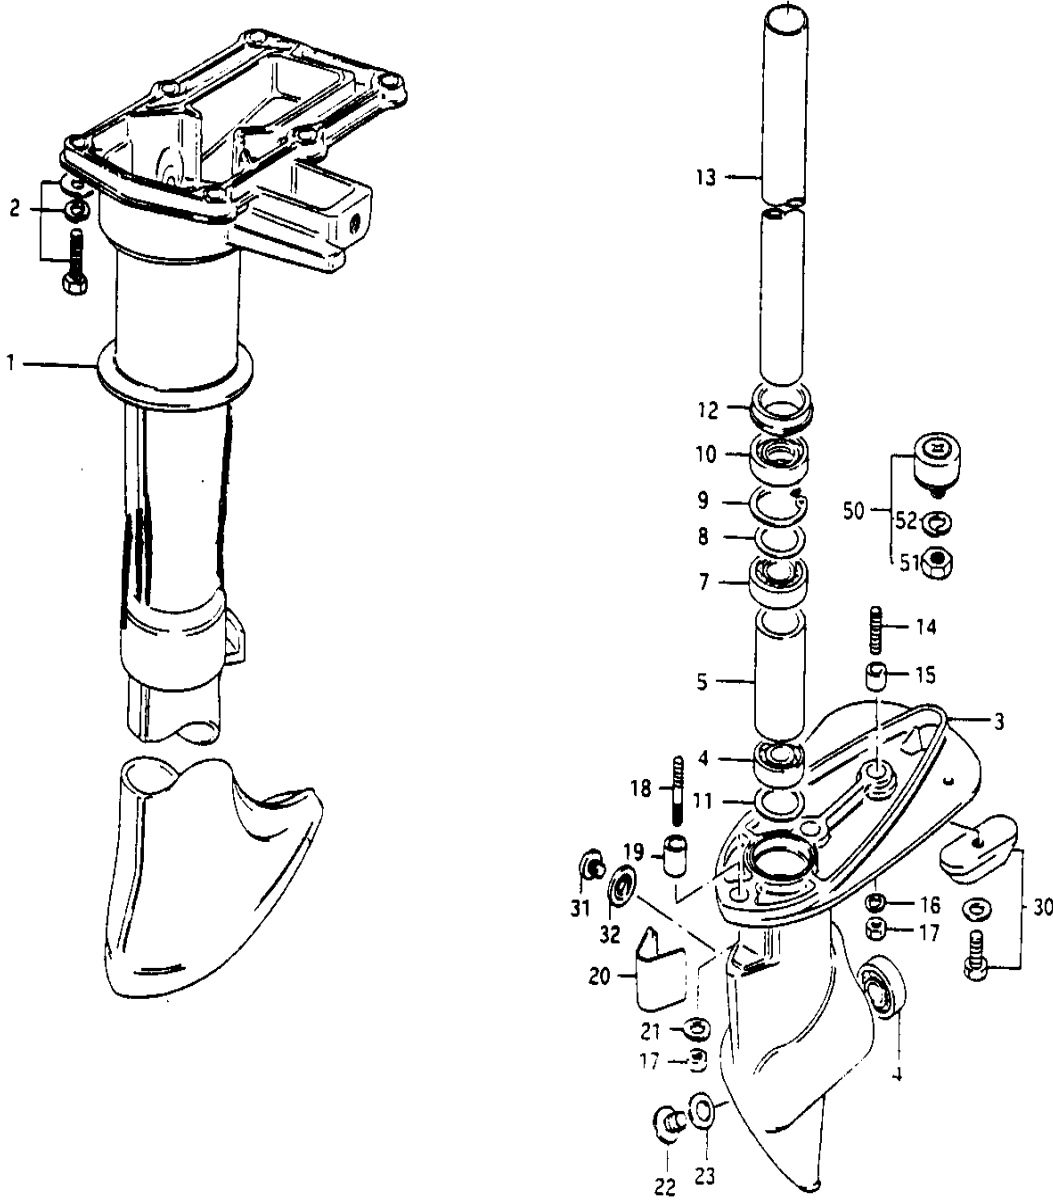

ALL PRICES ARE SUBJECT TO CHANGE WITHOUT PRIOR NOTICE

E-MAIL: parts@jjamusements.com WEB: <http://www.jjamusements.com>
TOLL FREE PHONE ORDERING: 1-800-854-3140
INTERNATIONAL PHONE ORDERING: 1-503-304-8899

Ref#	Part#	Qty.	Description	Price
01	95211102-98420-OED	1	Housing, Drive Shaft	$ 146.88
02	90911801-06038	6	Bolt, 6 x 20	$ 2.08
03	95511003-98440-OED	1	Case, Gear	$ 102.89
04	90811301-60000	2	Bearing	$ 9.66
05	95713301-98400	1	Spacer	$ 6.60
07	90926202-12001	1	Bearing, 12 x 28 x 8	$ 11.94
08A	90822101-22283	0-2	Shim, Bearing	$ .95
08B	90822102-22284	0-2	Shim	$ .95
08C	90918104-22130	0-2	Shim	$ 1.08
09	90833102-41286	1	Clip, Circle	$ 1.16
10	90928901-12002	1	Seal, Oil 12 x 28 x 8	$ 4.41
11	90918101-20004	1	Shim, 20 x 26 x 0.5	$ 1.00
12	90930501-20001	1	Bushing, Seal Pipe	$ 1.05
13	95715101-98400	1	Pipe, Drive Shaft Seal	$ 20.84
14	90910801-06062	1	Bolt, Stud 6 x 12	$ .77
15	90920601-09007	1	Pin, 9 x 5	$ 1.98
16	90916204-06006	1	Washer, Lock	$ .60
17	90914001-06020	2	Nut	$ .79
18	90910802-06063	1	Bolt, Stud	$ 1.68
19	90920602-09001	1	Pin, 9 x 10	$ 2.16
20B	95511202-98401-OED	1	Cover, Gear Case	$ 6.50
21	90916002-06082	1	Washer, 6.5 x 16 x 3	$ .53
22	90924801-10008	1	Plug, (88-92)	$ 3.50
23	90916801-10022	1	Gasket, 10 x 17 x 2	$ .80
30	95532001-98400	1	Zinc Set	$ 7.98
31A	90913901-06049	1	Screw, Oil Level	$ 1.37
31B	90924801-10008	1	Plug, (88-92)	$ 3.50
31C	90924802-10008	1	Plug, (93)	$ 2.77
32A	90916802-06004	1	Gasket, New DR Bolt	$ .63
32B	90916801-10022	1	Gasket, 10 x 17 x 2	$ .80
50	95530001-98400	1	Zinc Set	$ 11.45
51	90914001-06020	1	Nut	$ .79
52	90916204-06006	1	Washer, Lock	$ .60

ALL PRICES ARE SUBJECT TO CHANGE WITHOUT PRIOR NOTICE

This Parts Book and all Parts Books are available on the WEB.
Get the latest news & updates: <http://www.jjamusements.com>