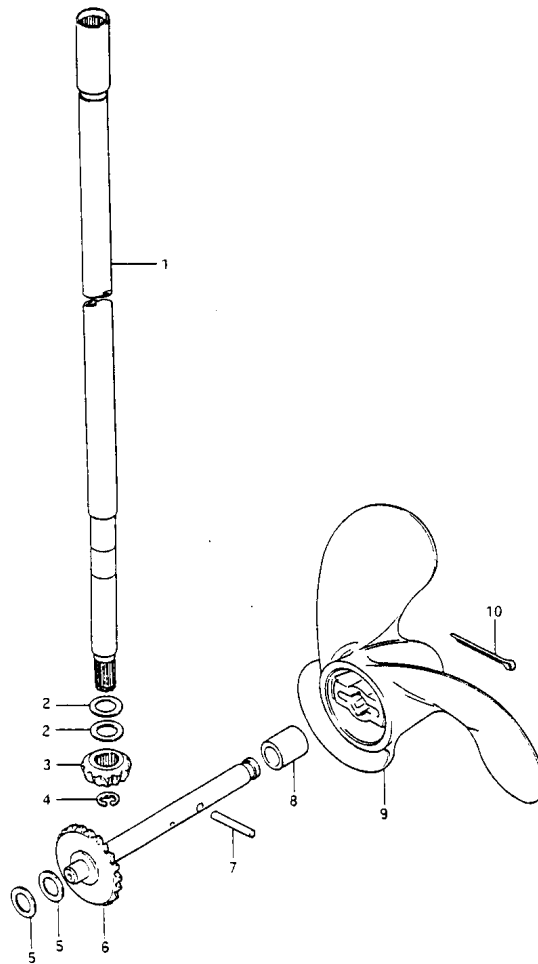

Ref#	Part#	Qty.	Description	Price
01	95711001-98400	1	Shaft, Drive	$ 56.32
02A	90822104-10165	0-2	Shim, Pinion (T:0.5)	$ .89
02B	90918103-10009	0-2	Shim, Pinion (T:0.4)	$ .79
02C	90918102-10008	0-2	Shim, Pinion (T:0.3)	$ .70
03	95731101-98402	1	Pinion	$ 20.34
04	90833201-11063	1	E-Ring 6 mm	$ .47
05A	90822104-10165	0-2	Shim, Gear (T:0.5)	$ .89
05B	90918103-10009	0-2	Shim, Gear (T:0.4)	$ .79
05C	90918102-10008	0-2	Shim, Gear (T:0.3)	$ .70
06	95761001-98403	0-2	Shaft, Propeller	$ 48.16
07	90920202-04002	3	Pin, Shear	$ 1.05
08	90918002-10044	1	Spacer, Propeller Shaft	$ 1.63
09	95811101-98402-019	1	Propeller	$ 53.86
10	90920401-02001	1	Pin, Cotter	$ .77

ALL PRICES ARE SUBJECT TO CHANGE WITHOUT PRIOR NOTICE