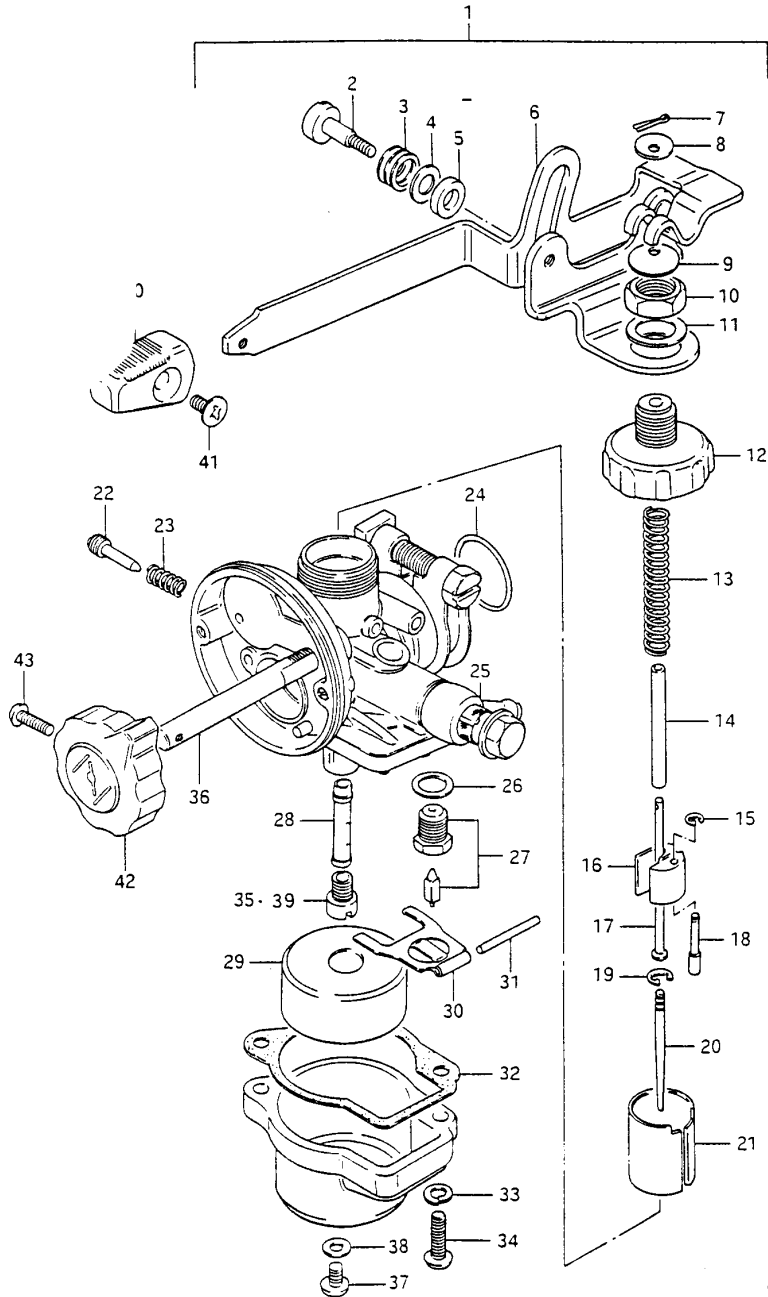

MODEL
87-89

ALL PRICES ARE SUBJECT TO CHANGE WITHOUT PRIOR NOTICE

E-MAIL: parts@jjamusements.com WEB: <http://www.jjamusements.com>
TOLL FREE PHONE ORDERING: 1-800-854-3140
INTERNATIONAL PHONE ORDERING: 1-503-304-8899

Ref#	Part#	Qty.	Description	Price
01	91320002-984F0	1	Carburetor Assembly	$ 66.77
02	91343301-98410	1	Screw	$ 2.82
03	91342601-98410	1	Spring	$ 3.26
04	91361501-98412	1	Washer	$ 2.22
05	91343201-33110	1	Washer, Throttle Spring	$ 2.16
06	91356401-98411	1	Lever Assembly, Throttle	$ 12.62
07	90411101-12108	1	Pin, Cotter	$ .67
08	91355701-98410	1	Plate	$ 2.52
09	91355702-98420	1	Plate	$ 2.90
10	91356701-98412	1	Nut	$ 3.34
11	91358901-98411	1	Washer	$ 1.27
12	91326501-98411	1	Top, Carburetor	$ 10.41
13	91357301-98411	1	Spring	$ 2.10
14	91355201-98411	1	Pipe	$ 2.60
15	91353301-98410	1	E-Ring	$ 2.10
16	91354501-98410	1	Seat, Spring	$ 5.78
17	91355202-98410	1	Rod, Throttle	$ 2.60
18	91356301-98410	1	Pin, Seat	$ 3.38
19	91339401-40D00	1	Clip, Needle	$ 2.35
20	91338301-98410	1	Needle, Jet	$ 5.06
21	91355102-98430	1	Valve, Throttle	$ 18.76
22	91326701-01010	1	Screw, Stop	$ 3.78
23	91326801-01010	1	Spring	$ 2.57
24	91329501-98410	1	O-Ring	$ 1.68
25	91337601-98400	1	Filter	$ 1.68
26	91339201-01010	1	Gasket, Valve Seat	$ .95
27	91337001-23010	1	Valve Assembly, Needle	$ 29.88
28	90949401-00179	1	Nozzle, Needle	$ 8.26
29	91325202-98430	1	Float	$ 9.38
30	91325302-98430	1	Arm, Float	$ 4.50
31	91325401-98410	1	Pin, Float	$ 1.31
32	91325101-98420	1	Gasket	$ 3.63
33	90832110-21042	2	Washer, Lock	$ .58
34	90211213-04163	2	Screw	$ .53
35	90949102-90006	1	Jet, Main (#90)	$ 4.50
36	91358601-98410	1	Shaft, Choke	$ 10.12
37	90211209-05062	1	Screw	$ .80
38	91352301-46110	1	Gasket	$ 1.53
39A	90949103-85005	1	Jet, Main (#85)	$ 4.18
39B	90949101-95004	1	Jet, Main (#95)	$ 5.17
40	98885101-64001	1	Knob, Throttle Link	$ 3.05
41	90212202-03067	1	Screw	$ .63
42	91363101-98410	1	Knob, Choke	$ 3.42
43	90211212-03107	1	Screw	$ .53

ALL PRICES ARE SUBJECT TO CHANGE WITHOUT PRIOR NOTICE

This Parts Book and all Parts Books are available on the WEB.
Get the latest news & updates: <http://www.jjamusements.com>