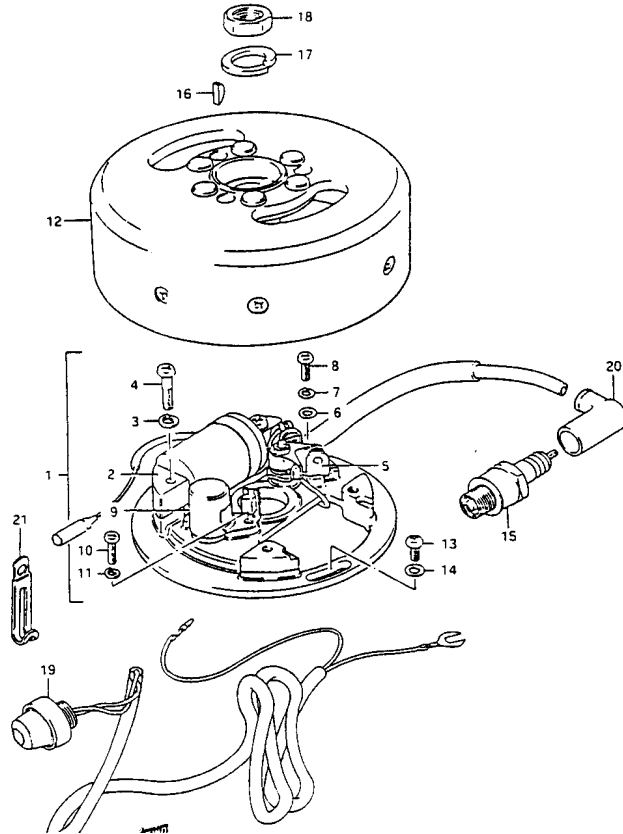

**MODEL
90-95**

Ref#	Part#	Qty.	Description	Price
01	91810002-98410	1	Starter, Recoil	\$ 78.34
02	91811001-98410	1	Case, Starter	\$ 33.99
03	91812101-98400	1	Drum, Sheave	\$ 23.59
04	91813101-98400	1	Ratchet, Pawl Drive	\$ 2.73
05	91814201-87600	1	Spring, Spiral	\$ 13.95
06	91815301-98410	1	Spring, Friction	\$ 1.68
07	91815101-98400	1	Plate, Friction	\$ 7.51
08	91818101-98400	1	Guide, Rope	\$ 14.58
09	91818301-98400	1	E-Ring	\$ 1.21
10	91833201-98400	1	Bolt, Pivot	\$.58
12	91821001-98400	1	Grip	\$ 5.48
13	90910301-06152	1	Bolt, Recoil Starter	\$ 1.22
14	90914001-06020	1	Nut	\$.79
15	90916002-06082	1	Washer, 6.5 x 13 x 1	\$.53

ALL PRICES ARE SUBJECT TO CHANGE WITHOUT PRIOR NOTICE

**This Parts Book and all Parts Books are available on the WEB.
Get the latest news & updates: <http://www.jjamusements.com>**

MODEL 86-89

Ref#	Part#	Qty.	Description	Price
01	93210101-98436	1	Stator Assembly	\$ 134.20
02	93214001-98431	1	Coil, Ignition	\$ 62.02
03	90832105-21057	2	Washer, Coil Lock	\$.58
04	90211204-05257	2	Screw	\$.63
05	93224001-98034	1	Point Assembly, Contact	\$ 15.80
06	90832202-01047	1	Washer/Points	\$.43
07	90832107-21043	1	Washer, Lock	\$.58
08	90211203-04107	1	Screw	\$.33
09	93234101-98430	1	Condensor	\$ 11.52
10	90211206-04107	1	Screw	\$.33
11	90832107-21043	1	Washer, Lock	\$.58
12	93210201-98431	1	Flywheel	\$ 110.81
13	90211210-05112	2	Screw	\$.95
14	90832206-21052	2	Washer	\$.53
15	00327	1	Spark Plug NGK	\$ 2.77
16	90834101-31039	1	Key, Woodruff	\$.95
17	90832109-21128	1	Washer, Lock	\$.53
18	90831002-22122	1	Nut	\$.79
19	93780002-98415	1	Switch, Assembly (86-89)	\$ 16.97
20	93351001-95520	1	Cap, Spark Plug	\$ 12.12
21	90940401-06203	1	Clamp, Magneto Lead Wire	\$.65