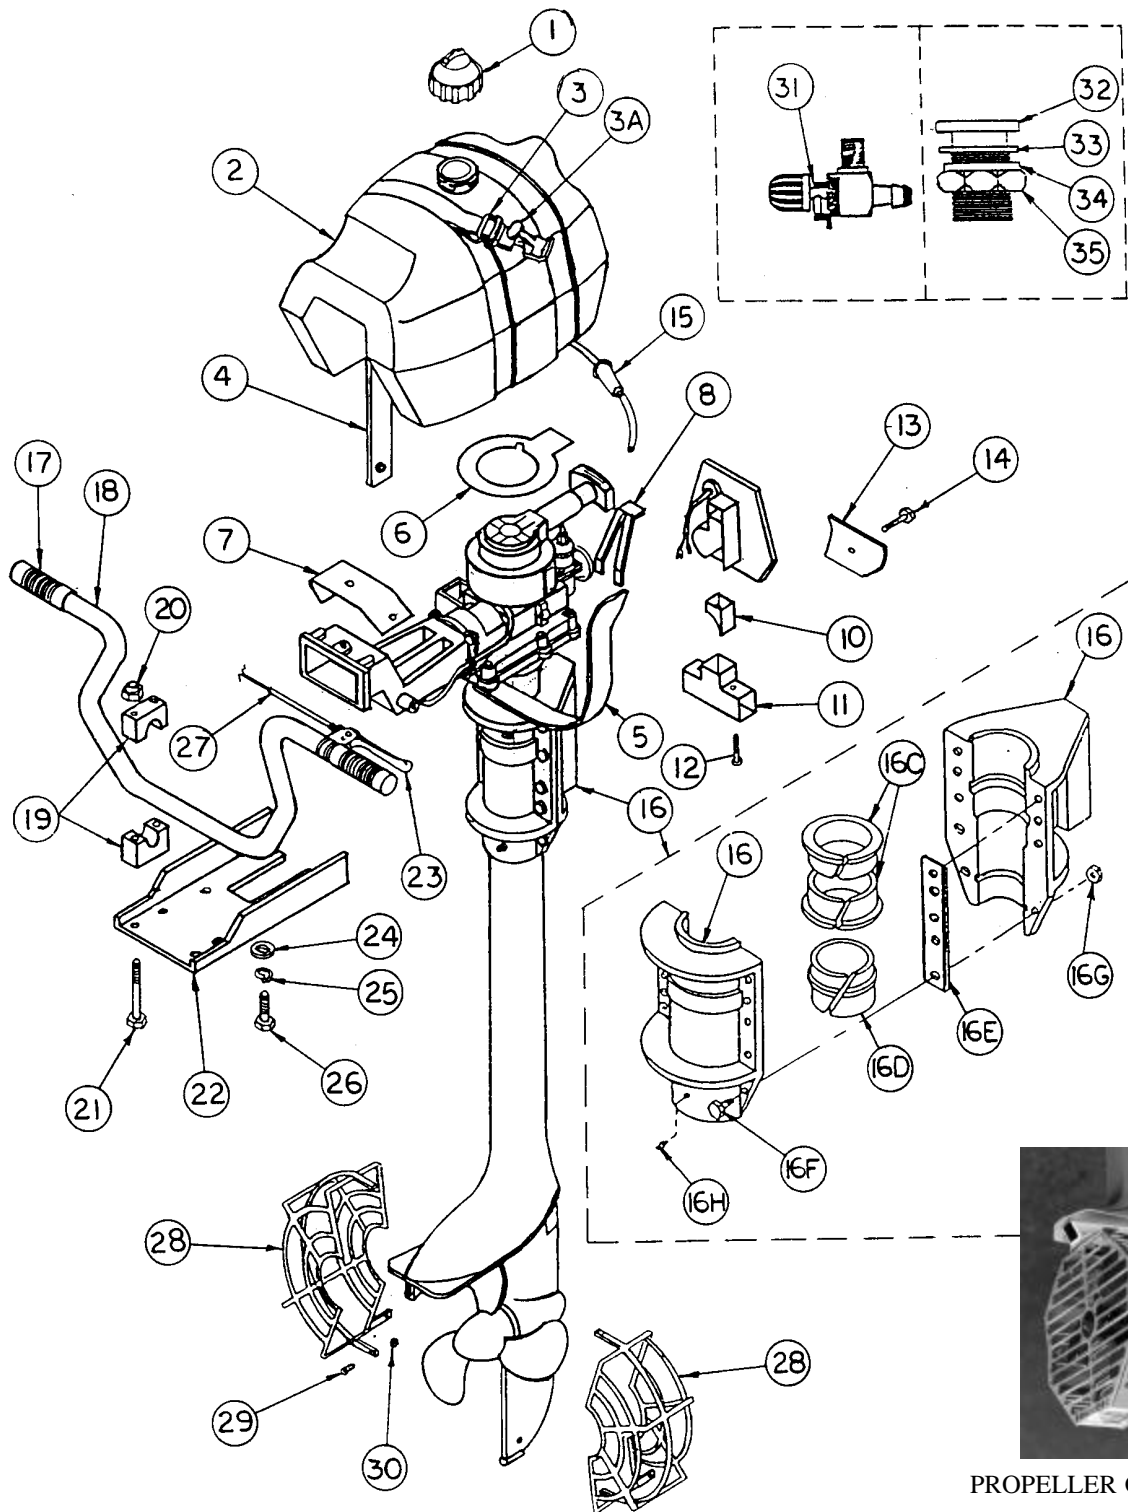

PROPELLER GUARD 95

ALL PRICES ARE SUBJECT TO CHANGE WITHOUT PRIOR NOTICE

E-MAIL: parts@jjamusements.com WEB: <http://www.jjamusements.com>
TOLL FREE PHONE ORDERING: 1-800-854-3140
INTERNATIONAL PHONE ORDERING: 1-503-304-8899

Ref#	Part#	Qty.	Description	Price
01	96551001-98402	1	Cap, Suzuki Fuel	$ 19.64
02	00182	1	Fuel Tank, Bare Suzuki "Red"	$ 41.95
03A	00400	2	Slide Only, Strap	$ .74
03B	00397	2	Buckle Only, Fuel Tank Strap	$ 1.84
04	00399	2	Fuel Tank Belt, Long Only	$ 4.19
05	00398	2	Fuel Tank Belt, Short Only	$ 3.14
**	A00396	1	Fuel Tank Belt Set	$ 16.28
06	00196	1	Tank Horse Collar	$ 9.71
07	00197	1	Tank Saddle	$ 3.26
08	00361	1	Pull Rope Stabilizer	$ 10.49
10	00176	1	Face Plate Filter, Suzuki	$ 1.31
11	00116	1	Carb "T" Adaptor	$ 4.04
12	00115	2	Screw, Pan Head 5 mm x 30 Phil	$ .42
13	00118	1	Splash Guard, Bumper Boat	$ 6.29
14	002961	1	Screw, Phil 10-24 x 1	$ .32
15	00177	1	Filter, Fuel In-Line	$ 3.15
16	*****		<i>No Longer Available-See part #A00273S</i>	*****
16B	A00273S	1	Pivot Assembly, UHMW (Suzuki) Socket Type	$ 208.95
16C	94371101-98401	2	Bushing, Steering (For Cast Pivot Only)	$ 2.90
16D	00142	1	Bushing, Delrin (For Cast Pivot Only)	$ 18.71
16E	00276	2	Shim, Motor Pivot	$ 1.31
16F	00877	8	Bolt, 1/4 -20 x 1 B5-Z	$ .16
16G	00288	8	Nut, Hex 1/4 x 20	$ .11
16H	00275	1	Zerk, Boat Motor Pivot	$ .97
17	00238	2	Hand Grip, Boat Motor (Red)	$ 1.89
18	00235	1	Handle Bar, Bicycle Style	$ 15.75
19	00234	4	Handle Bar Block	$ 1.47
20	002981	4	Nut, Nylock 5/16 x 24	$ .32
21	00299	4	Bolt, 5/16 x 24 x 2 1/2	$ .74
22	00056	1	Handle Bar Bracket, Suzuki	$ 42.87
23	00432	1	Throttle Lever (New Style)	$ 8.15
24	00289	4	Washer, OD Flat 1/4 x 5/8	$ .11
25	00290	4	Washer, 1/4 Split Lock	$ .11
26	00119	4	Bolt, Phil Pan Head 6mm x 30	$ .79
27	00428	1	Cylinder End Cable, 29"	$ 11.25
28	*****		<i>No Longer Available -See Part #A50003</i>	*****
	A50003	1	Propeller Guard , Carolina (Suzuki)	$ 69.25
	00296	4	Screw, Pan Head Stainless 10-24 x 3/4	$ .32
	00297	4	Nut, Stainless 10-24 Nyloc	$ .32
31	00183	1	Fuel Tank Valve	$ 8.40
32	00189	1	Fuel Valve Insert	$ 6.97
33	00191	1	Gasket, Cork Fuel Valve	$ .53
34	00193	1	Washer, Fuel Valve	$ .53
35	00192	1	Nut, Fuel Valve Stainless Steel	$ 1.05

ALL PRICES ARE SUBJECT TO CHANGE WITHOUT PRIOR NOTICE

This Parts Book and all Parts Books are available on the WEB.
Get the latest news & updates: <http://www.jjamusements.com>