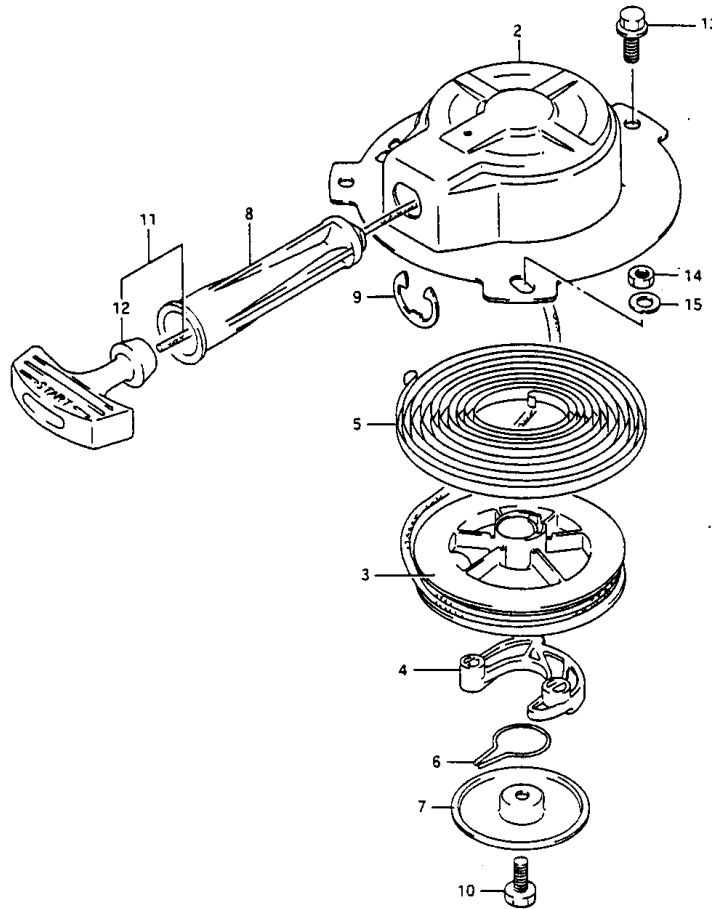

**MODEL
90-95**

Ref#	Part#	Qty.	Description	Price
01	91810002-98410	1	Starter, Recoil	$ 78.34
02	91811001-98410	1	Case, Starter	$ 33.99
03	91812101-98400	1	Drum, Sheave	$ 23.59
04	91813101-98400	1	Ratchet, Pawl Drive	$ 2.73
05	91814201-87600	1	Spring, Spiral	$ 13.95
06	91815301-98410	1	Spring, Friction	$ 1.68
07	91815101-98400	1	Plate, Friction	$ 7.51
08	91818101-98400	1	Guide, Rope	$ 14.58
09	91818301-98400	1	E-Ring	$ 1.21
10	91833201-98400	1	Bolt, Pivot	$ .58
12	91821001-98400	1	Grip	$ 5.48
13	90910301-06152	1	Bolt, Recoil Starter	$ 1.22
14	90914001-06020	1	Nut	$ .79
15	90916002-06082	1	Washer, 6.5 x 13 x 1	$ .53

ALL PRICES ARE SUBJECT TO CHANGE WITHOUT PRIOR NOTICE

**This Parts Book and all Parts Books are available on the WEB.
Get the latest news & updates: <http://www.jjamusements.com>**